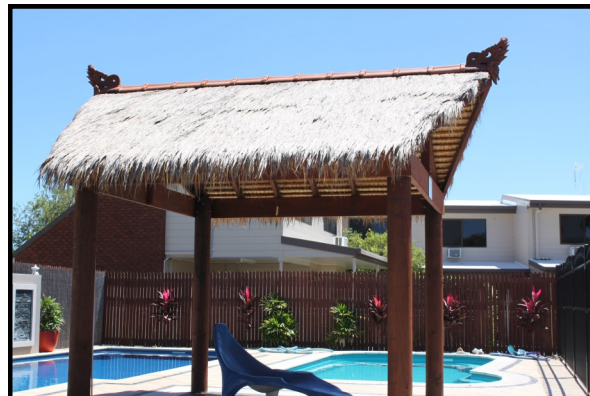

Gazebos

At **THE FENCING FACTORY** we can offer you a natural thatch (Alang-Alang) which will enhance your lifestyle by adding character and a relaxing atmosphere.

The Balinese Thatch we provide features a 5-10° drop in temperature, has an attractive decorative internal aspect and is perfect for over BBQ's, topping the spa or relaxing next to the pool.

Our design service can provide you with a basic plan to give to your building certifier. We can design a large range of sizes. Please consult with your building certifier to be able to comply with the latest council and building regulations.

We can supply you with 100% quality timbers from our yard or have a specialized installer (see yellow box) assemble one of these stunning works of art.

To create that tropical look for your home, pub, resort, restaurant or even on the beach, you need the style and good looks of a Balinese Thatch Gazebo from **The Fencing Factory**.

Sample of Sizes & SUPPLY ONLY Prices

2.4m Square Thatched: $ 3,749.00
3.0m Square Thatched: $ 4,599.00
4.0m Square Thatched: $ 5,019.00
6.0m Square Thatched: $ 12,799.00

Deck to suit 6.0m:

Pine: $ 7779.00 Merbau: $ 10,749.00

Deck to suit 3.0m:

Pine: $ 2,039.00 Merbau: $ 2,959.00

Deck to suit 2.4m

Pine: $ 1,629.00

These prices are supply of materials and plans only and are priced using round logs. Prices are subject to change over time with regular increases in timber costing

We can offer you Modwood decking as well. Modwood is wood composite decking with 90% of the material content made from reclaimed wood waste and recycled plastic containers.

LIKE IT INSTALLED?

For a quote please contact :

**Mark from Markanda Handyman Services on
0418 186 103**

Or

**Josh from JK Hoek Building and Maintenance
On 0400 271 770**