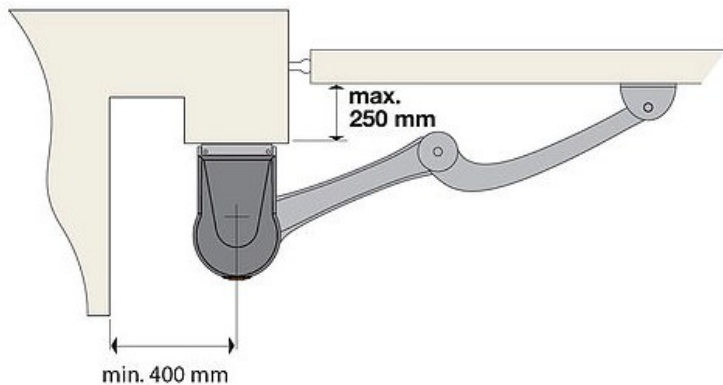

The WS200S motors are capable of opening a double gate up to a 4m wide opening and weighing up to 200KG. This motor comes in a kit including 2 remotes.

MHouse WG10S Single Motor Kit \$1,373.00

The WG10S motors are capable of opening a single gate up to a 4m wide and weighing up to 200KG. This motor comes in a kit including 2 remotes.

MHouse WG20S Double Motor Kit \$1,714.00

The WG20S motors are capable of opening a double gate up to a 8m wide opening and weighing up to 200KG per gate frame. This motor comes in a kit including 2 remotes.