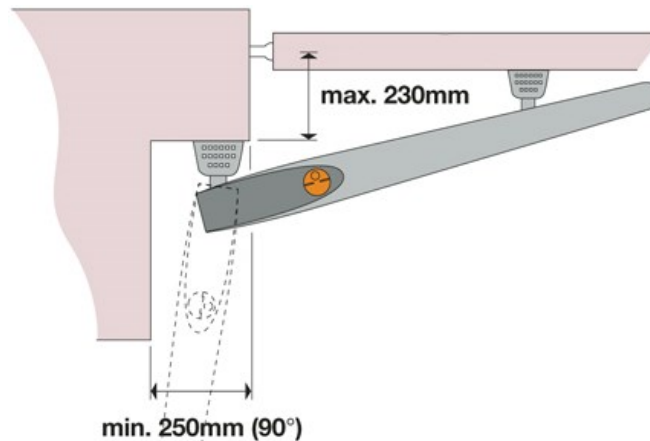

The WS200S motors are capable of opening a double gate up to a 4m wide opening and weighing up to 200KG. This motor comes in a kit including 2 remotes.

MHouse WG10S Single Motor Kit \$1,373.00

The WG10S motors are capable of opening a single gate up to a 4m wide and weighing up to 200KG. This motor comes in a kit including 2 remotes.

MHouse WG20S Double Motor Kit \$1,714.00

The WG20S motors are capable of opening a double gate up to a 8m wide opening and weighing up to 200KG per gate frame. This motor comes in a kit including 2 remotes.