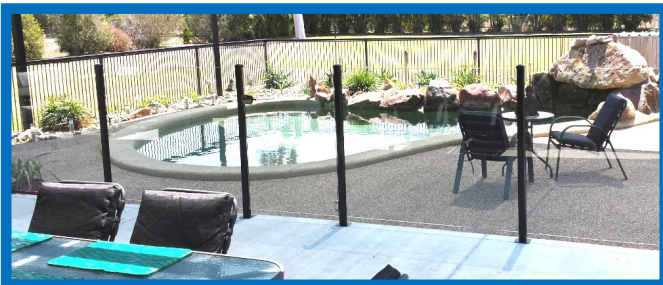

Semi-Frameless and Frameless Glass Pool Fencing

Glass pool fencing can add an elegant and stylish look to your pool area. Here at The Fencing Factory we specialise in toughened certified glass pool fencing. All of our glass has been tested and complies to the most current standards. We are able to provide you with both semi-frameless and frameless style glass pool fencing.

Our frameless glass fencing consists of 12mm thick panels with 8mm thick gates.

These panels are installed using mirror finish stainless steel spigots. The Semi-Frameless glass fencing consists of 10mm thick panels with 8mm thick gates.

These panels are installed between powdercoated aluminium square posts. These posts can be powdercoated to any colour of your choice from the Dulux powder coating colour range.