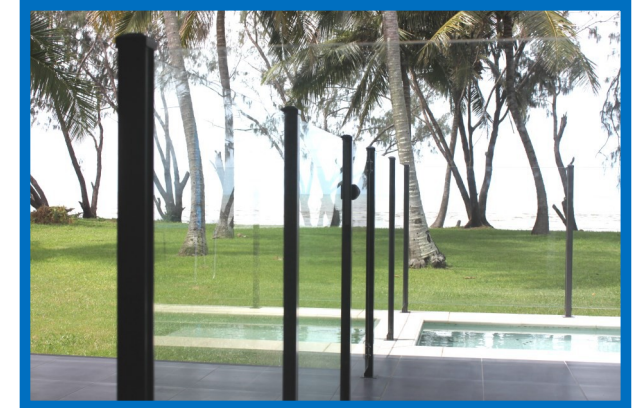

## Semi-Frameless and Frameless Glass Pool Fencing

Glass pool fencing can add an elegant and stylish look to your pool area. Here at The Fencing Factory we specialise in toughened certified glass pool fencing. All of our glass has been tested and complies to the most current standards. We are able to provide you with both semi-frameless and frameless style glass pool fencing.

Our frameless glass fencing consists of 12mm thick panels with 8mm thick gates.

These panels are installed using mirror finish stainless steel spigots. The Semi-Frameless glass fencing consists of 10mm thick panels with 8mm thick gates.

## *TOUGHENED ARTISTIC DESIGN GLASS POOL FENCING*

Supply and Install Prices  
1200mm high per lineal metre

**Simple Textured Glass \$1,500.00+GST**

*(e.g. Bubbles, Lines and Simple Patterns)*

**Artistic Design Glass \$1,650.00+GST**

# Glass Pool Fencing