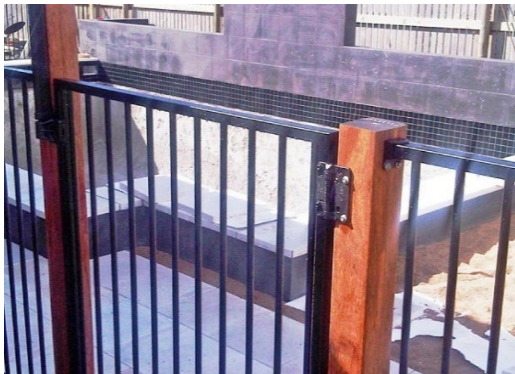

*** Includes Hinges, Latch and dropbolts

POOL FENCE & STANDARD ALUMINIUM PANEL

***Spear Top Styles

Fleur de Lis

Jack

Jester

Knight

POSTS aluminium 50mm x 50mm incl. black plastic cap	
1300mm (base-plated)	\$ 63.00
1300mm (wall mount)	\$ 31.00
1600mm (base-plated)	\$ 66.00
1600mm (wall mount)	\$ 34.00
1800mm (for cementing in) ground)	\$ 37.00
2100mm	\$ 42.00
2400mm	\$ 48.00
POSTS gal steel 65mm sq p/coated incl. cap	
1800mm	\$ 69.10
2400mm	\$ 77.55
2667mm	\$ 78.55

THE FENCING FACTORY & POWDERCOAT SELECT

Now you have decided to get a pool, it is time to start thinking about getting your pool fence installed.

We offer **certified** pool panels in any powdercoated colour of your choice.

We have our own powdercoating factory Powdercoat Select and have a quick turnaround and we have the black Flat Top Panels and Gates in stock.

We can custom make (raked) panels and gates and provide you with advice about the do's and don'ts of pool fencing.

If you are looking for that something special we can supply and install **certified** Frameless or Semi-Frameless glass pool fencing. for that Glassy look.

PANEL STYLES (pool certified)	2475 mm wide	3000 mm wide	Pool Gate 1000mm wide
1200mm high			
FLAT TOP Black 2400mm wide	\$ 129.00	N/A	970mm wide \$ 135.00
FLAT TOP	\$ 177.00	N/A	\$ 153.00
LOOP TOP	\$ 231.00	N/A	\$ 195.00
PICKET TOP	\$ 191.00	N/A	\$ 157.00
SPEAR TOP SEE STYLES ON OTHER SIDE	\$ 325.00	N/A	\$ 233.00
DOUBLE TOP RAIL ALL THROUGH	\$ 236.00	\$ 294.00	\$ 180.00
DOUBLE TOP RAIL 2 UP/2 DOWN	\$ 271.00	\$ 328.00	\$ 187.00