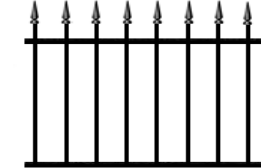

*** Includes Hinges, Latch and dropbolts

POOL FENCE & STANDARD ALUMINIUM PANEL

***Spear Top Styles

Fleur de Lis

Jack

Jester

Knight

POSTS aluminium 50mm x 50mm incl. black plastic cap	
1300mm (base-plated)	\$ 63.00
1300mm (wall mount)	\$ 31.00
1600mm (base-plated)	\$ 66.00
1600mm (wall mount)	\$ 34.00
1800mm (for cementing in) ground)	\$ 37.00
2100mm	\$ 42.00
2400mm	\$ 48.00
POSTS gal steel 65mm sq p/coated incl. cap	
1800mm	\$ 69.10
2400mm	\$ 77.55
2667mm	\$ 78.55

We have our own powdercoating factory Powdercoat Select and have a quick turnaround and we have the black Flat Top Panels and Gates in stock.

We can custom make (raked) panels and gates and provide you with advice about the do's and don'ts of pool fencing.

If you are looking for that something special we can supply and install **certified** Frameless or Semi-Frameless glass pool fencing. for that Glassy look.

PANEL STYLES (pool certified)	2475 mm wide	3000 mm wide	Pool Gate 1000mm wide
1200mm high			
FLAT TOP Black 2400mm wide	\$ 129.00	N/A	970mm wide \$ 135.00
FLAT TOP	\$ 177.00	N/A	\$ 153.00
LOOP TOP	\$ 231.00	N/A	\$ 195.00
PICKET TOP	\$ 191.00	N/A	\$ 157.00
SPEAR TOP SEE STYLES ON OTHER SIDE	\$ 325.00	N/A	\$ 233.00
DOUBLE TOP RAIL ALL THROUGH	\$ 236.00	\$ 294.00	\$ 180.00
DOUBLE TOP RAIL 2 UP/2 DOWN	\$ 271.00	\$ 328.00	\$ 187.00

FLAT TOP

LOOP TOP

PICKET TOP

SPEAR TOP

DOUBLE RAIL
2UP/2 DOWN

DOUBLE RAIL
ALL THROUGH

ACCESSORIES	Price Each
Adjustable Shrouds Black plastic	\$ 9.95
D/Latch & Striker with Sars powdercoated	\$ 16.05
Knock in Base Plate, powdercoated	\$ 25.00
Lokk-Latch	\$ 66.00
Lokk-Latch Deluxe	\$ 99.00
Lokk-latch Handle	\$ 7.95
Magna-latch	\$ 73.50
Pool gate hinges (sprung or unsprung)	\$ 19.35
Shrouds powdercoated	\$ 3.50
Tek screws (each)	\$ 0.22
Tek screws (each) Black powdercoated	\$ 0.31
Tru-Close Hinges	\$ 44.00
Tru-Close Hinges Heavy Duty	\$ 66.00