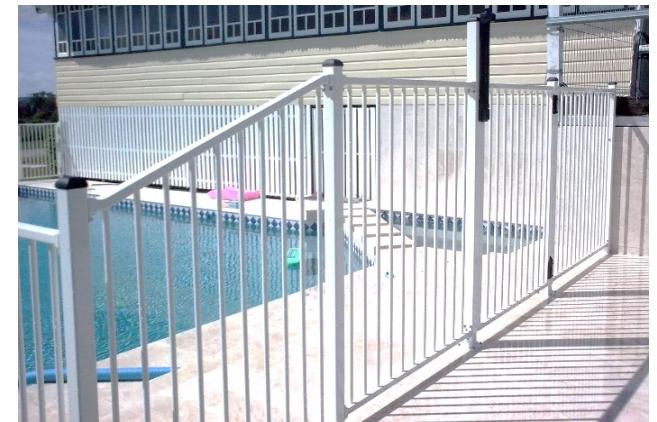

PANEL STYLES (not pool certified)	2475mm Wide	3000mm Wide	Single Gate ONLY 1000mm wide	Double Gate to suit 3m opening ***	Profile
	1200mm high				
FLAT TOP BLACK 2400mm wide pool certified	2400mm wide \$129.00	\$ 236.00	970mm wide \$ 135.00	\$ 583.00	
FLAT TOP	\$177.00	\$ 236.00	\$ 153.00	\$ 583.00	
LOOP TOP	\$231.00	\$ 293.00	\$ 195.00	\$ 895.00	
PICKET TOP	\$191.00	\$ 251.00	\$ 157.00	\$ 728.00	
SPEAR TOP ***	\$325.00	\$ 399.00	\$ 233.00	\$ 990.00	
LOOP AND SPEAR TOP ***	\$315.00	\$ 398.00	\$ 223.00	\$ 945.00	
DOUBLE TOP RAIL	\$236.00	\$ 294.00	\$ 180.00	\$ 894.00	
DOUBLE TOP with rings or crosses	\$271.00	\$ 328.00	\$ 187.00	\$ 938.00	

*** Includes Hinges, Latch and dropbolts

POOL FENCE & STANDARD ALUMINIUM PANEL

***Spear Top Styles

Fleur de Lis

Jack

Jester

Knight

POSTS aluminium 50mm x 50mm incl. black plastic cap	
1300mm (base-plated)	\$ 63.00
1300mm (wall mount)	\$ 31.00
1600mm (base-plated)	\$ 66.00
1600mm (wall mount)	\$ 34.00
1800mm (for cementing in) ground)	\$ 37.00
2100mm	\$ 42.00
2400mm	\$ 48.00
POSTS gal steel 65mm sq p/coated incl. cap	
1800mm	\$ 69.10
2400mm	\$ 77.55
2667mm	\$ 78.55